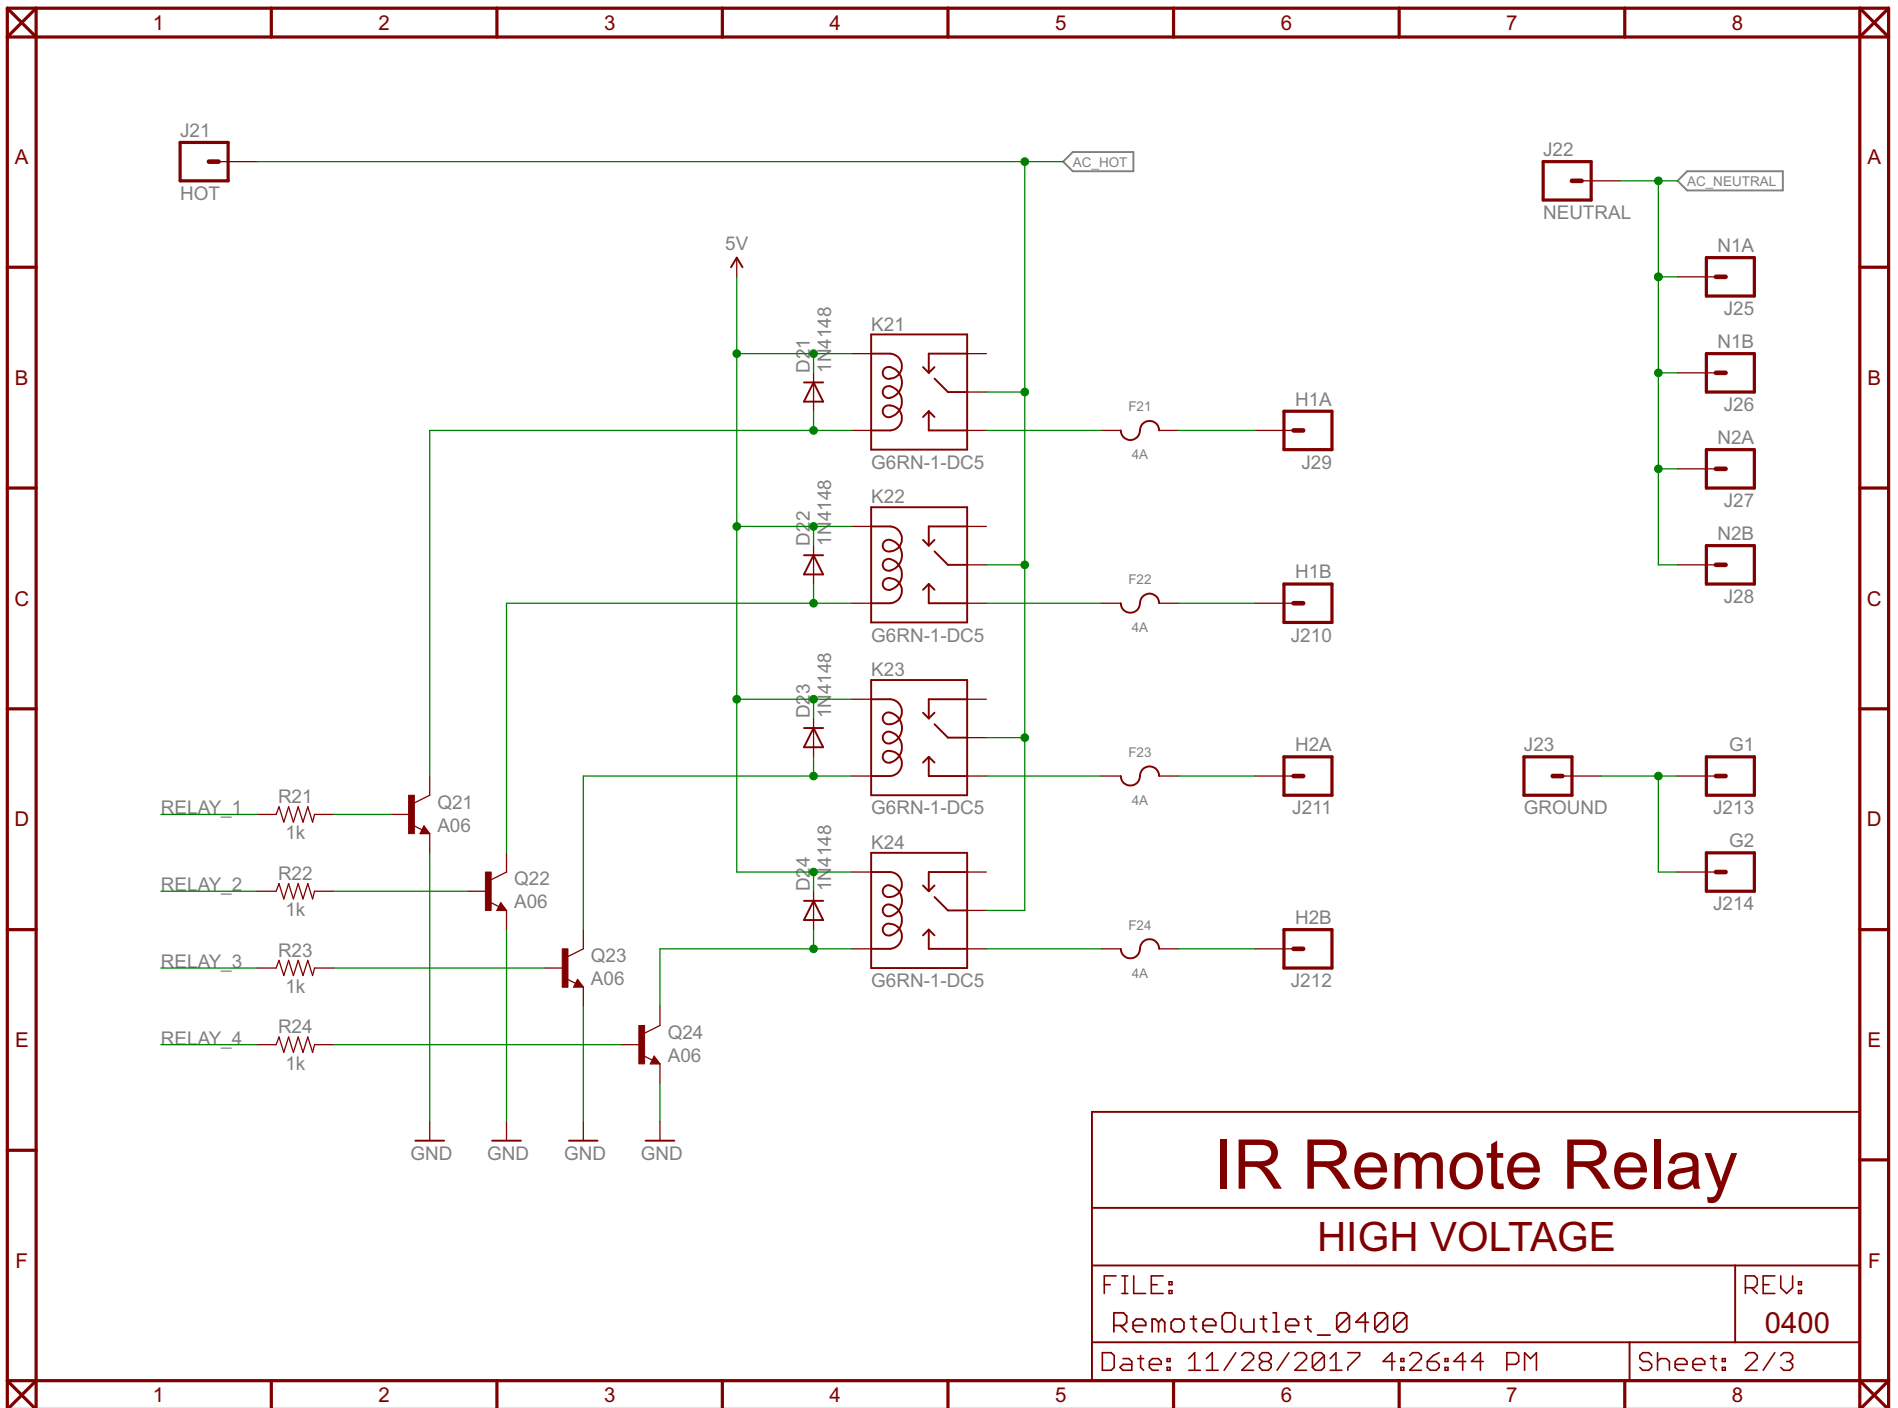

| | |
|-----------------------------|--------------|
| <h1>IR Remote Relay</h1> | |
| <h2>MICROCONTROLLER</h2> | |
| FILE: RemoteOutlet_0400 | REV: 0400 |
| Date: 11/28/2017 4:26:44 PM | Sheet: 1/3 |

IR Remote Relay

POWER SUPPLY

| | |
|-----------------------------|--------------|
| FILE: RemoteOutlet_0400 | REV: 0400 |
| Date: 11/28/2017 4:26:44 PM | Sheet: 3/3 |